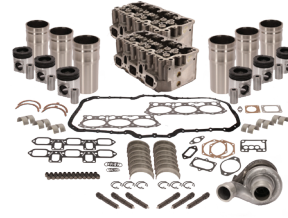

MACK® OVERHAUL WARRANTY OPTIONS: E7

BASIC

PLUS

PREMIUM

REMACK ENGINE