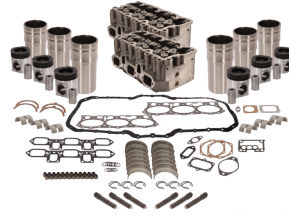

MACK® OVERHAUL WARRANTY OPTIONS: E7

BASIC

PLUS

PREMIUM

REMACK ENGINE